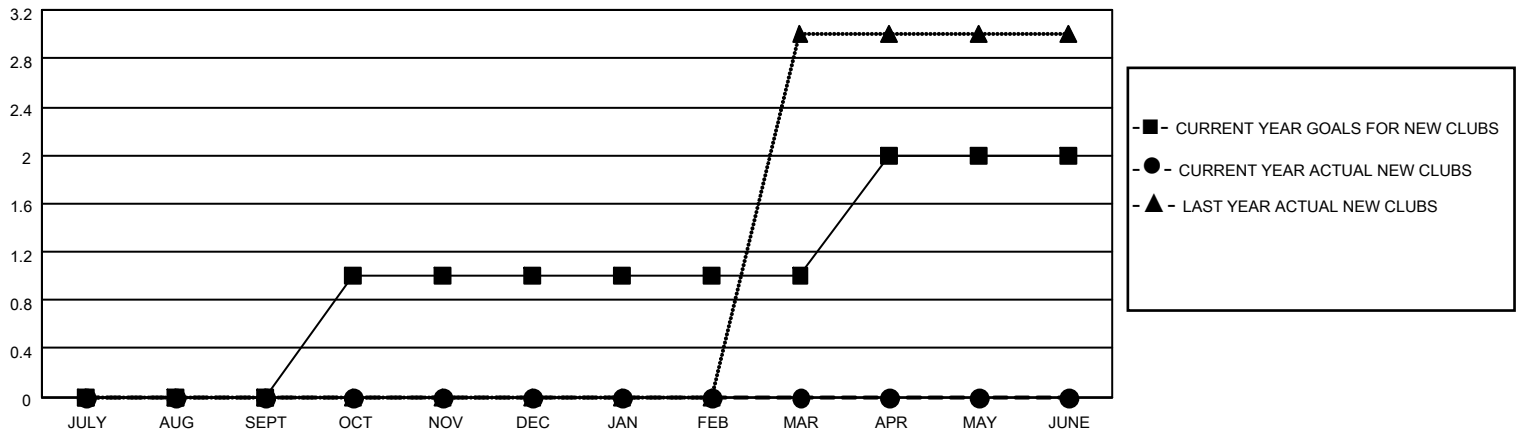

MONTHLY MEMBERSHIP PROGRESS REPORT

LOCATION NEW ZEALAND

District 202 E

Results as of: 4/30/2022

Clubs			
RESULTS FOR 2021-2022			
QUARTER	NEW CLUB GOAL	NEW CLUBS	DROPPED CLUBS
JULY/AUG/SEPT	0	0	2
OCT/NOV/DEC	1	0	0
JAN/FEB/MAR	0	0	0
APR/MAY/JUNE	1	0	0

Members			
RESULTS FOR 2021-2022			
QUARTER	MEMBER GROWTH NET GOAL	MEMBER GROWTH ACTUAL	DROPPED MEMBERS ACTUAL (including transfers)
JULY/AUG/SEPT	2	36	27
OCT/NOV/DEC	2	34	32
JAN/FEB/MAR	2	18	18
APR/MAY/JUNE	2	12	8

GOALS AND ACTUAL NEW CLUBS CUMULATIVE