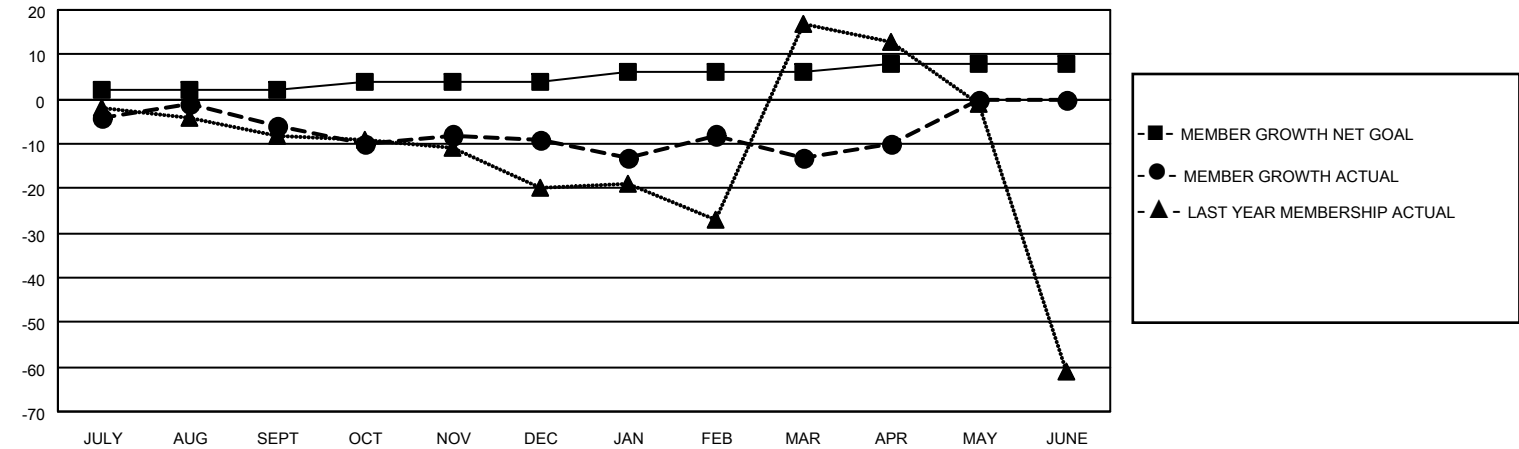

GOALS AND ACTUAL MEMBERS CUMULATIVE

DROPPED CLUBS: 2	32 CLUBS OF 46 ADDED 1 OR MORE NEW MEMBERS	<u>GENDER DISTRIBUTION</u> MALE 836 (70.91%) FEMALE 343 (29.09%) NON BINARY 0 (0.00%) PREFER NOT TO ANSWER 0 (0.00%)
<u>DROPPED MEMBERS</u> <table style="width: 100%; border-collapse: collapse;"> <tr> <td style="width: 70%;">DECEASED</td> <td style="text-align: right;">11</td> </tr> <tr> <td>CLUB CANCELLED</td> <td style="text-align: right;">0</td> </tr> <tr> <td>OTHER</td> <td style="text-align: right;">74</td> </tr> <tr> <td style="border-top: 1px solid black;">TOTAL</td> <td style="text-align: right; border-top: 1px solid black;">85</td> </tr> </table>	CLICK HERE FOR CUMULATIVE MEMBERSHIP DATA	<table style="width: 100%; border-collapse: collapse;"> <tr> <td style="width: 70%;">TOTAL FAMILY UNIT MEMBERS</td> <td style="text-align: right;">102</td> </tr> <tr> <td style="border-top: 1px solid black;">FAMILY MEMBERS PAYING HALF DUES</td> <td style="text-align: right; border-top: 1px solid black;">51</td> </tr> </table>